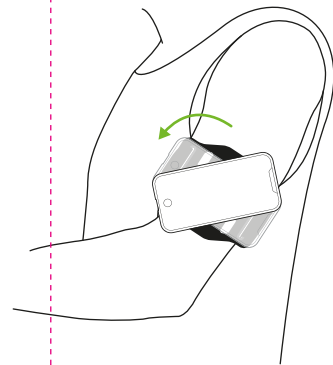

8

9

10

SPTM
CONNECT

ARM BAND

S/M 22–27 cm / 8.6–10,6"

L/XL 27–39 cm / 10.6–15,4"

30° C / 86°F