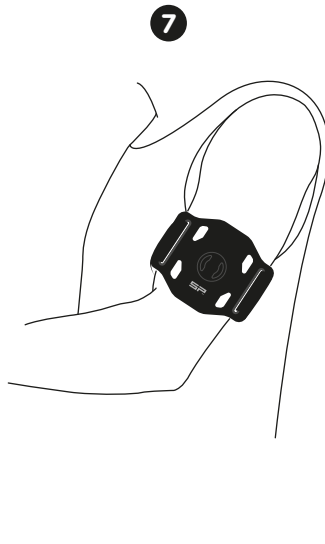

8

9

10

SPTM
CONNECT

ARM BAND

S/M 22–27 cm / 8.6–10,6"

L/XL 27–39 cm / 10.6–15,4"

30° C / 86°F