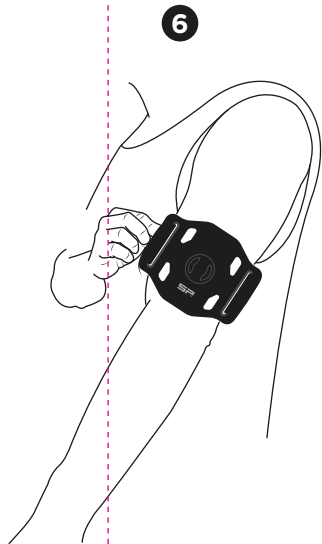

8

9

10

SPTM
CONNECT

ARM BAND

S/M 22–27 cm / 8.6–10,6"

L/XL 27–39 cm / 10.6–15,4"

30° C / 86°F