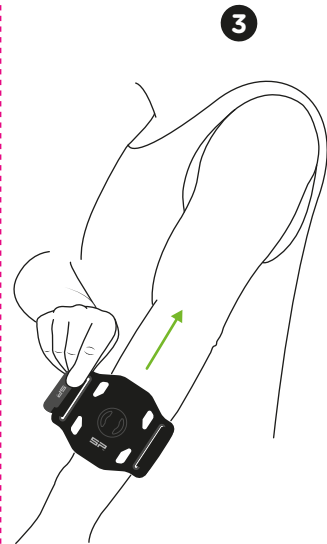

8

9

10

SPTM
CONNECT

ARM BAND

S/M 22–27 cm / 8.6–10,6"

L/XL 27–39 cm / 10.6–15,4"

30° C / 86°F