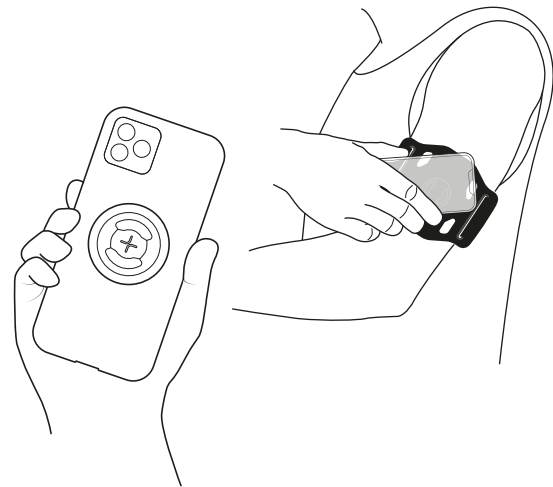

8

9

10

SPTM
CONNECT

ARM BAND

S/M 22–27 cm / 8.6–10,6"

L/XL 27–39 cm / 10.6–15,4"

30° C / 86°F