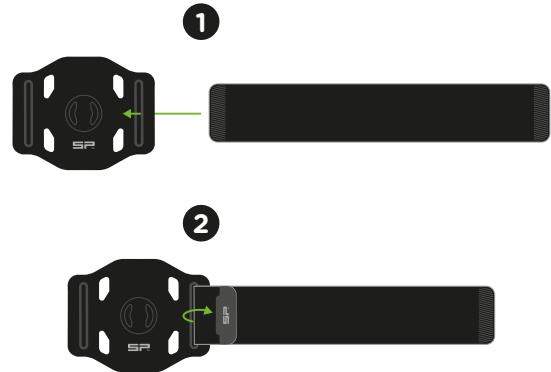

8

9

10

SPTM
CONNECT

ARM BAND

S/M 22–27 cm / 8.6–10,6"

L/XL 27–39 cm / 10.6–15,4"

30° C / 86°F