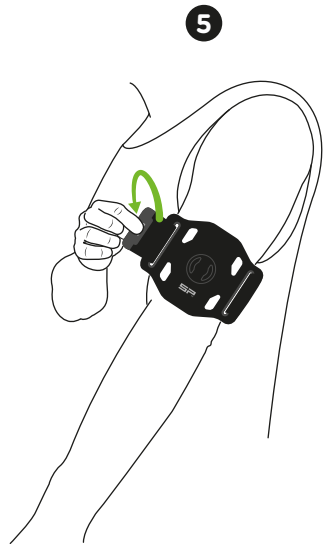

8

9

10

SPTM
CONNECT

ARM BAND

S/M 22–27 cm / 8.6–10,6"

L/XL 27–39 cm / 10.6–15,4"

30° C / 86°F