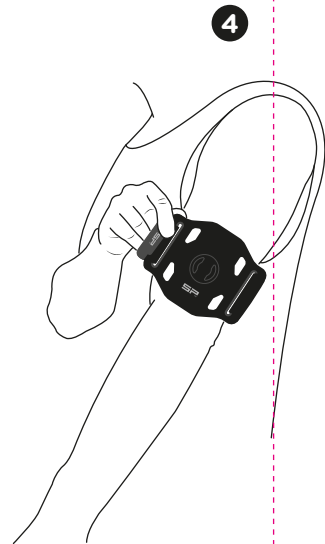

8

9

10

SPTM
CONNECT

ARM BAND

S/M 22–27 cm / 8.6–10,6"

L/XL 27–39 cm / 10.6–15,4"

30° C / 86°F