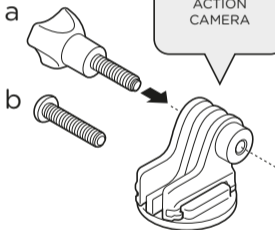

v2

SP
CONNECT

CAMERA/LIGHT ADAPTER KIT

v1