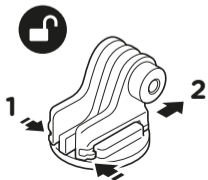

v2

SP
CONNECT

CAMERA/LIGHT ADAPTER KIT

v1