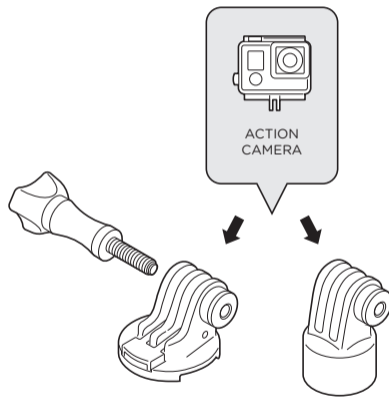

## 5 RAIL ADAPTER

## 6 LONG QUICKSCREW

SP  
CONNECT™

CREATOR KIT

**1** TRIPOD ADAPTER

**2** CREATOR MOUNT

**3** SWIVEL ADAPTER

**4** ACTION-CAM CLIP