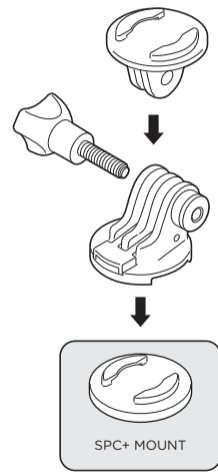

## 5 RAIL ADAPTER

## 6 LONG QUICKSCREW

SP  
CONNECT™

CREATOR KIT

**1** TRIPOD ADAPTER

**2** CREATOR MOUNT

**3** SWIVEL ADAPTER

**4** ACTION-CAM CLIP