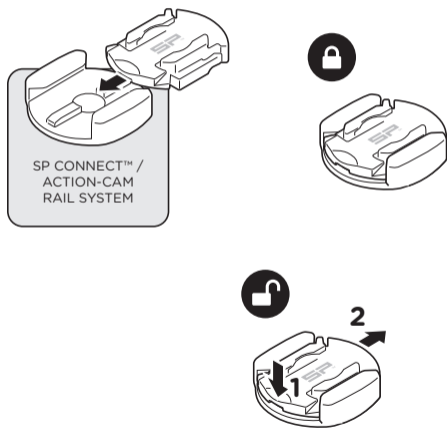

## 5 RAIL ADAPTER

## 6 LONG QUICKSCREW

SP  
CONNECT™

CREATOR KIT

**1** TRIPOD ADAPTER

**2** CREATOR MOUNT

**3** SWIVEL ADAPTER

**4** ACTION-CAM CLIP