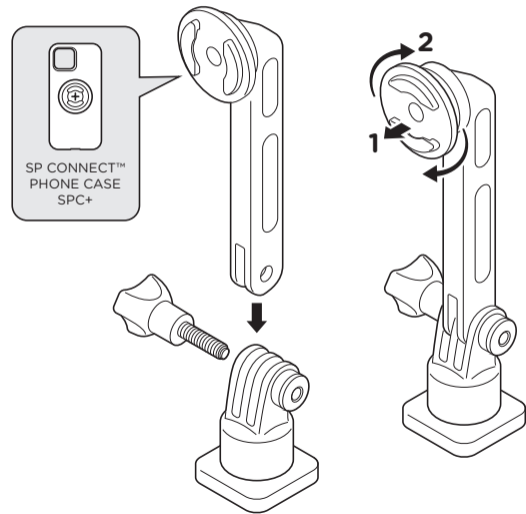

## 6 LONG QUICKSCREW

SP  
CONNECT™

CREATOR KIT

**1** TRIPOD ADAPTER

**2** CREATOR MOUNT

**3** SWIVEL ADAPTER

**4** ACTION-CAM CLIP